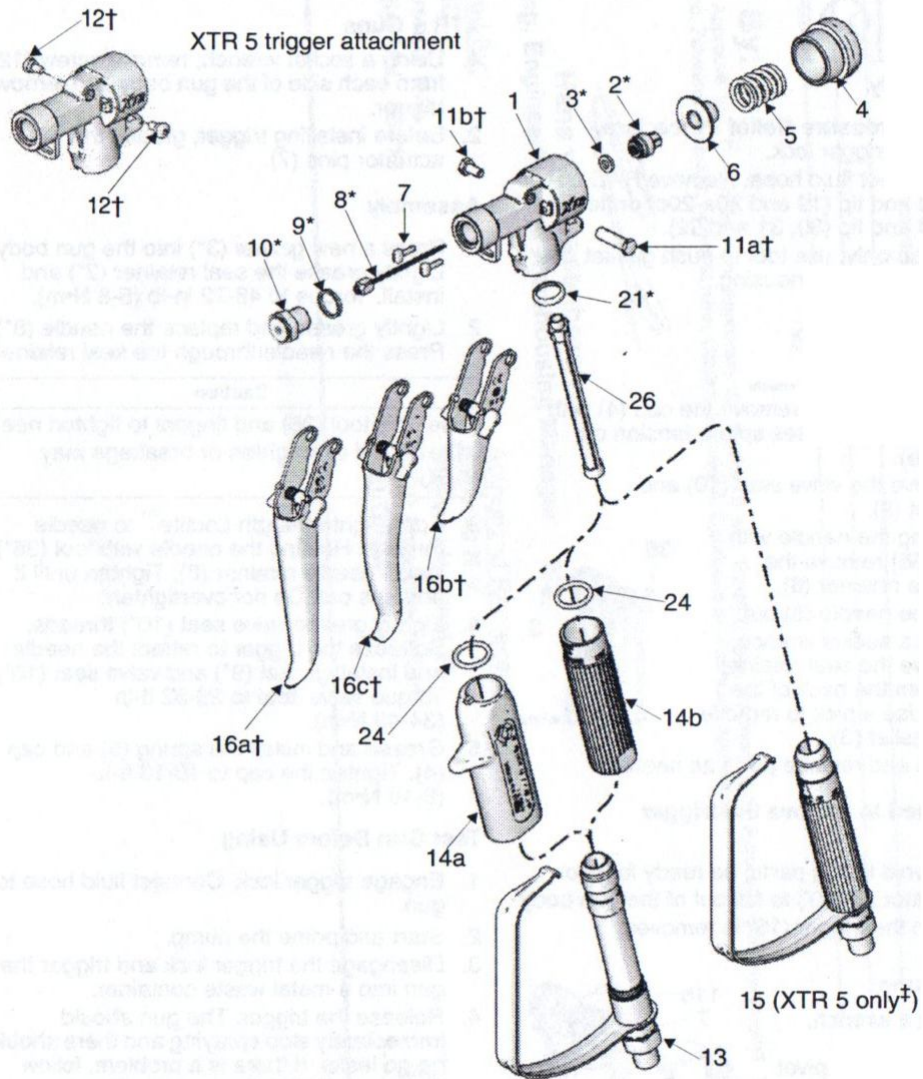

# Części zamienne do pistoletu XTR

Parts

Parts

## Parts

Ref	Part	Description	Qty
1	15J771	BODY, gun, aluminum, (XTR 5 only)	1
	15E178	BODY, gun, sst (XTR 7 only)	1
2*	245881	SEAL, retainer assembly	1
3*	n/a	GASKET (kit 248837 only, not sold separately)	1
4	15K000	CAP, end (XTR 5 only)	1
	15A864	CAP, end (XTR 7 only)	1
5	117350	SPRING,	1
6	15E088	RETAINER, needle	1
7	15E085	PIN, actuator	2
8*	248591	NEEDLE	1
9*	156766	GASKET	1
10*	245858	SEAT, valve	1
11a†	192272	PIN, pivot (XTR 7 only)	1
11b†	203953	SCREW, cap, hex-hd; 10-24 x 3/8 in. (10 mm) [XTR7 only]	1
12†	117602	SCREW, shoulder, pan hd; 8-32 x 5/16 in. (8 mm) [XTR 5 only]	2
13	248952	HANDLE, includes trigger guard, swivel, tube, and o-ring; see Tables 1 and 2	1
14a	276997	HANDLE SLEEVE, insulated, (see Tables 1 and 2)	1
14b	15E083	HANDLE SLEEVE, 1 in. (25 mm), (see Tables 1 and 2)	1
15‡	255275	HANDLE, includes trigger guard, swivel, and tube, 1 in. (25 mm) OD, (XTR 5 only, see Table 2)	1
16a†	287449	TRIGGER KIT, also includes 11a, 11b, and 12, see Tables 1 and 2,	1
16b†	287450	TRIGGER KIT, also includes 11a, 11b, and 12, see Tables 1 and 2	1
16c†	287451	TRIGGER KIT, also includes 11a, 11b, and 12, see Tables 1 and 2	1
21*	179733	SEAL, sleeve	1
24	n/a	O-RING (kit 248952 only, not sold separately)	1
26	287032	FILTER, 60 mesh, included with gun	1
	287034	FILTER, 60 and 100 mesh combo	1
29▲	222385	TAG, warning (not shown)	1
36*	194744	TOOL, repair, packing	1

‡ NOTE: Handle is not pressure rated for use with the XTR 7. For an XTR 7, order handle 13 and sleeve 14a or 14b depending on your model (see Table 1).

Table 1: XTR 7 Models

XTR 7 Gun Part No.	Reference Numbers							
	13	14a	14b	16a	16b	16c	19	20
XTR700	✓		✓	✓			✓	
XTR701	✓		✓	✓				
XTR702	✓	✓				✓	✓	✓
XTR703	✓	✓			✓		✓	✓
XTR704	✓		✓	✓			✓	✓
XTR705	✓		✓		✓		✓	✓