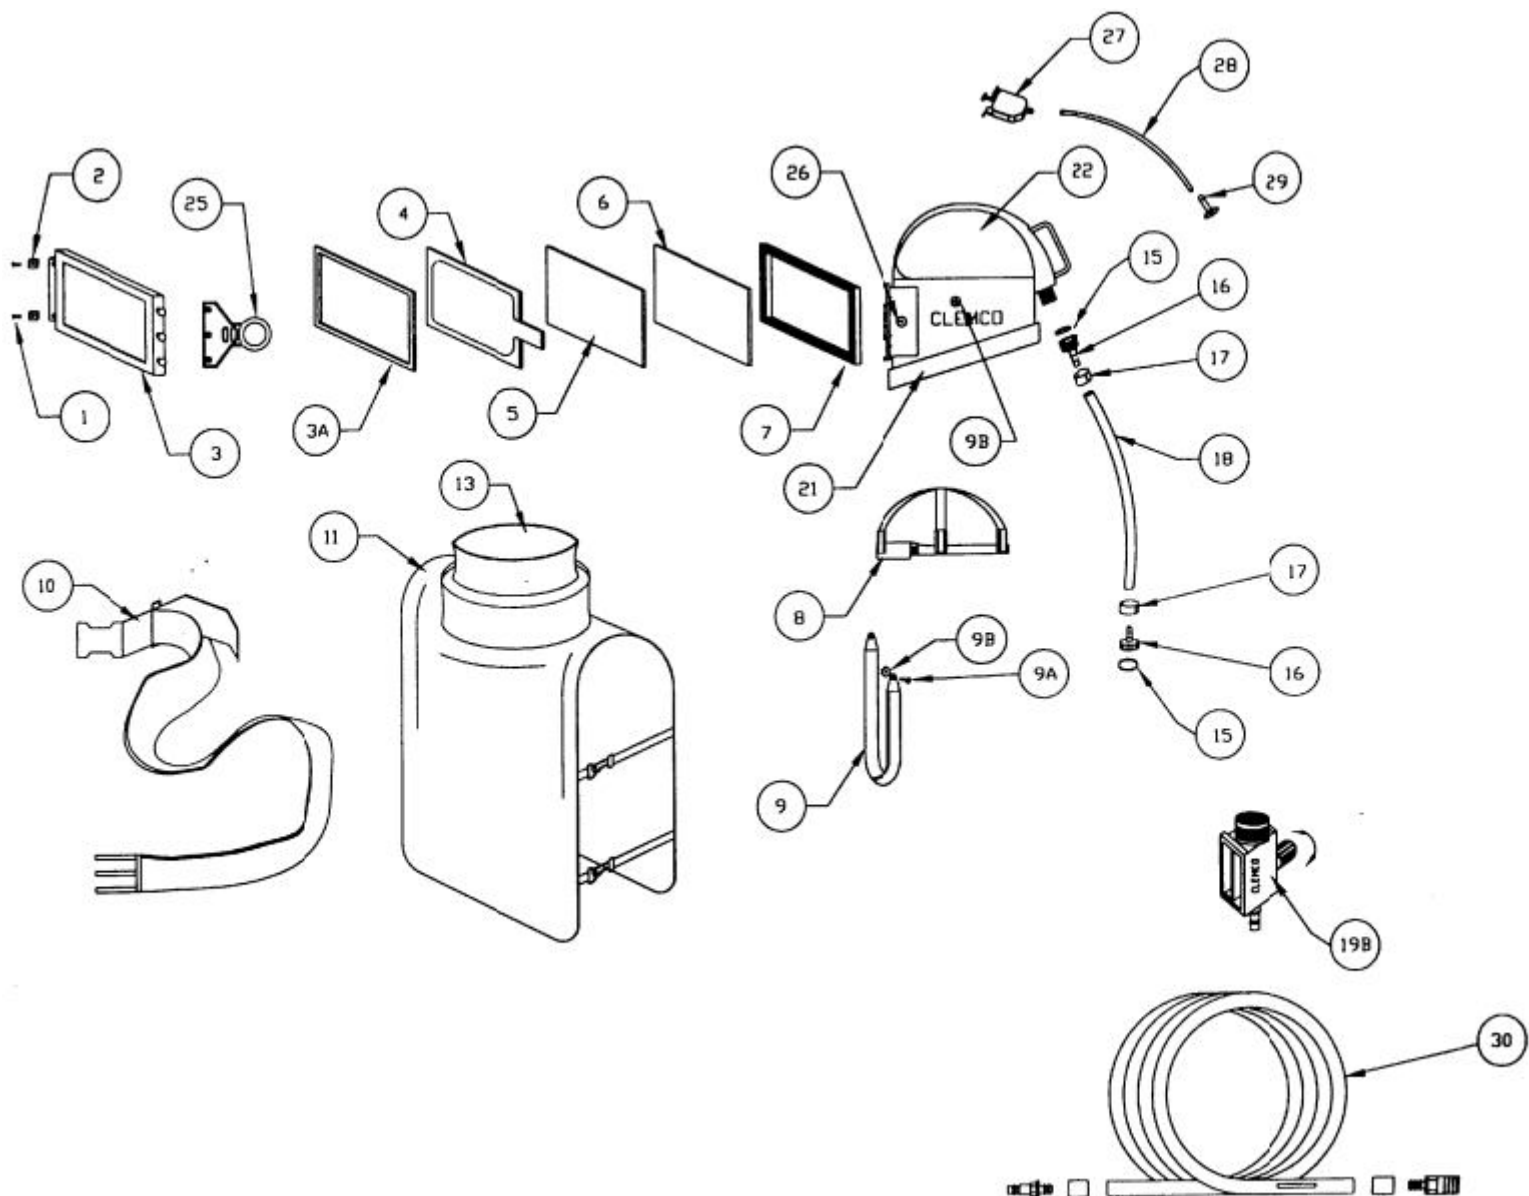

Części zamienne do Helmu Apollo 100

- | | | | | | |
|----|---------------|------------------------------------|-----|---------------|------------------------------------|
| 1 | 90295D | SCREW VISOR A-100 | 17 | 90084D | CLAMP 15-17 |
| 2 | 90041D | NUT FOR APOLLO 100 | 18 | 90130D | AIR HOSE 9 MM X 0,75 FOR A-100 |
| 3 | 20976D | VISOR A-100 | 19B | 100042 | BREAK VALVE |
| 3A | 90291D | OUTER GASKET A-100 | 19B | 100074 | BREATHING VALVE LESS BELT |
| 4 | 21042I | MYLAR LENS A-100 25PCS. | 21 | 10534I | CAPEHOLDER FOR APOLLO |
| 5 | 21043I | MIDDLE LENS A-100 | 22 | 20975D | HELMET SHELL A-100 GREEN |
| 6 | 21044I | INNER LENS A-100 | 23 | 100065 | RUBBER LATCH A-100 |
| 7 | 99996D | GASKET APOLLO 100 | 25 | 90733D | RUBBER LATCH A-100 BIG |
| 8 | 08892I | HEAD SUSPENSION FOR APOLLO | 26 | 90783D | HOLDER RUBBER LATCHBIG |
| 9 | 04460I | CHIN STRAP ASSY | 27 | 100362 | A-100 CE INDICATOR |
| 9A | 90266D | HOLDER FOR CHIN STRAP | 28 | 100364 | A-100CE HOSE |
| 9B | 90267D | SCREW CHIN STRAP A-100 | 29 | 100365 | A-100CE FITTING |
| 10 | 04430I | BELT ONLY FOR BREAK VALVE APOLLO | 30 | 100421 | AIR-HOSE 9MM 5 M SAVERY COUPLED |
| 11 | 90331D | NYLONCAPE APOLLO 50 + 100 | 30 | 100406 | AIR HOSE 10M COUPLED SAFETY |
| 13 | 94260D | INNER NECK CUFF A-50 | 30 | 100404 | AIR HOSE 20M COUPLED SAFETY |
| 15 | 04370I | GASKET 6 PCS FOR UNION | 30 | 100405 | AIR HOSE 9 MM X 40M COUPLED SAFETY |
| 16 | 01030D | HOSE UNION PLASTIC NPTF FOR APOLLO | | | |