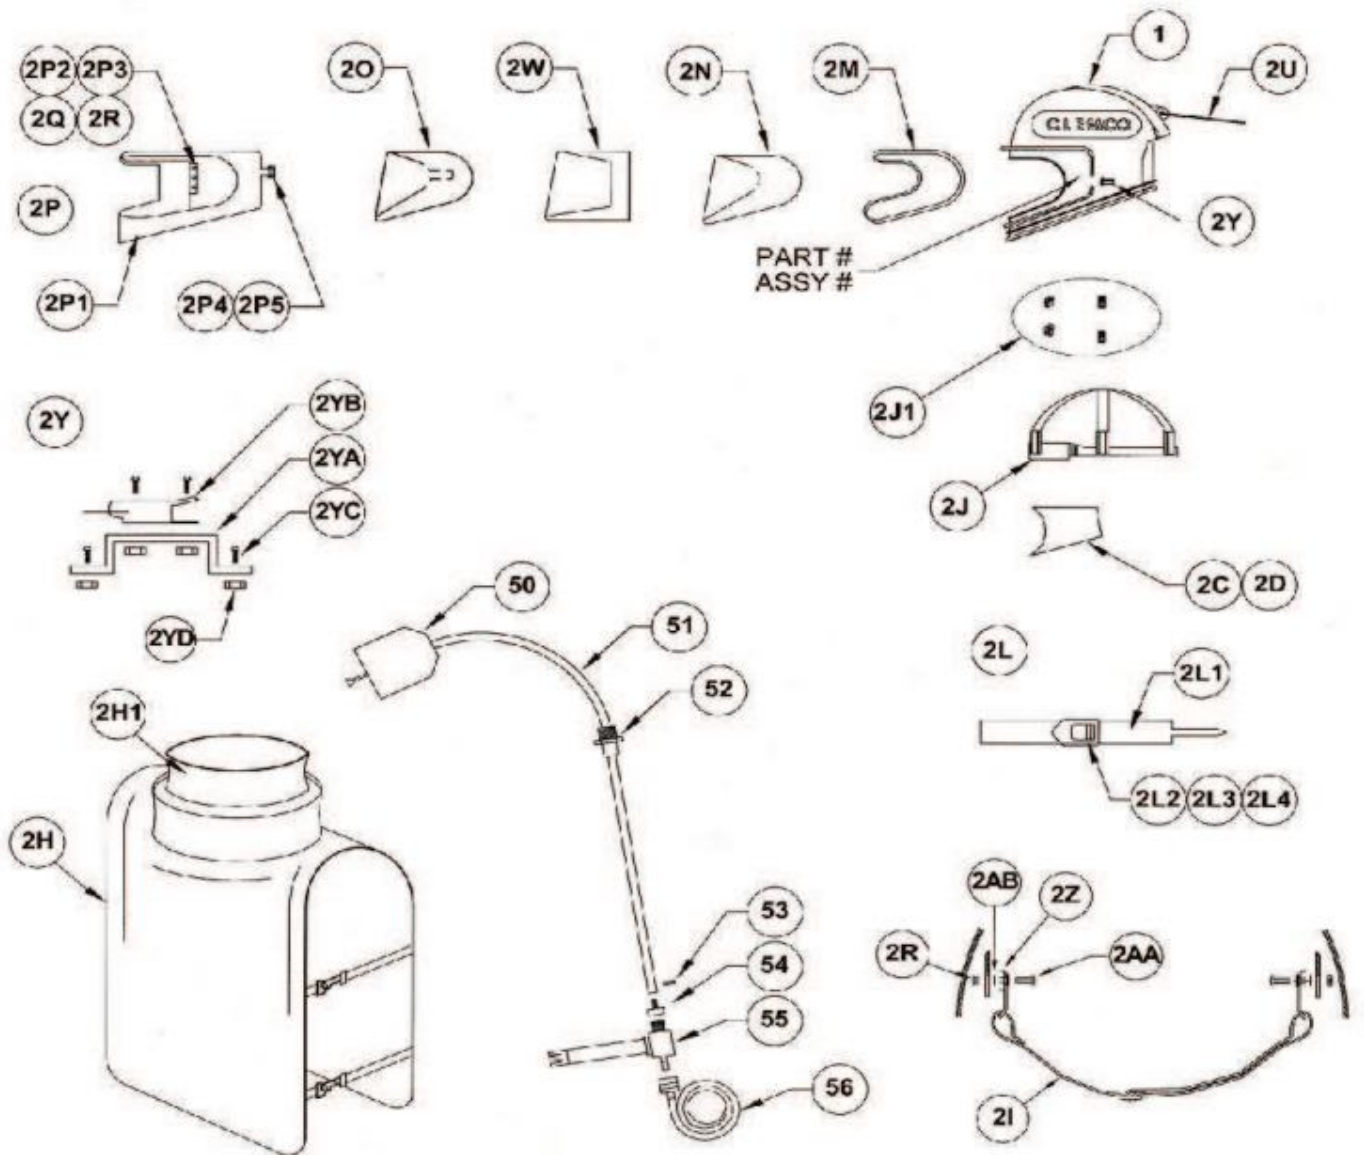

Części zamienne do Hełmu Apollo 600

1	23800A	APL-600 HELMET SHELLEU-STYLE	2W	04373I	OUTER LENS 25 PCS FOR APOLLO 60
2C	04491I	FOAM FOR APOLLO R	2Z	90266D	HOLDER FOR CHIN STRAP
2D	04492I	FOAM FOR APOLLO L	2AA	23805I	SCREW A-600
2H	23815D	APL-600 CAPE	2AB	23817I	WASHER
2H	24310D	LEATHER CAPE A-600 WITH CORD	50	100913	A-600 INDICATOR COMPL.
2H1	08740I	NECK CUFF FOR A-60 AND A-600	50	100915	A-600 INDICATOR
2I	04460I	CHIN STRAP ASSY	51	100914	AIR HOSE 9MM BLACK
2J	23806I	HEAD SUSPENSION A-600	52	100917	A-600 FITTING
2J1	23821I	CLIP HEAD SUSPENSION A-600	53	24263D	HOSE-SHELL FOR 9MM AIR-HOSE
2L	23801D	CAPE STRAP APL 600 KOMPL.	54	01030D	HOSE UNION PLASTIC NPTF FOR APOLLO
2M	23819D	APL 600 WINDOW GASKET	55	100042	BREAK VALVE
2N	24308D	INNER LENS A-600 PACK OF 5	55	100074	BREATHING VALVE LESS BELT
2O	04361I	MYLAR LENS 25 PCS 0,020		04381I	FILTER SET APOLLO
2P	24012D	A-600 WINDOW FRAME KOMPL.	56	100421	AIR-HOSE 9MM 5 M SAvETY COUPLED
2P2	23812D	HINGE APL 600 WINDOWFRAME BLACK	56	100406	AIR HOSE 10M COUPLED SAFETY
2Q	23805I	SCREW A-600	56	100404	AIR HOSE 20M COUPLED SAFETY
2R	08924I	NUT FOR APOLLO	56	100405	AIR HOSE 9 MM X 40M COUPLED SAFETY